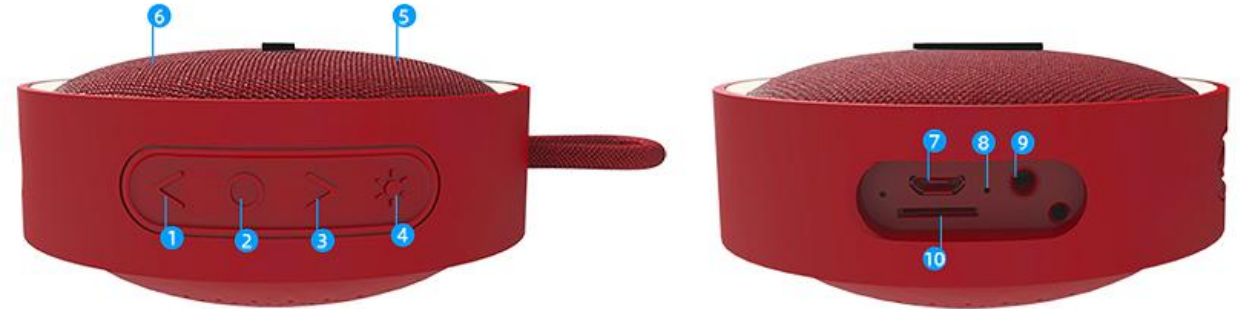

Speaker unit: 40mm

Play Mode: Bluetooth/AUX/TF

Battery capacity: 800mAh

Talk time: 7hours

Size: 91*91*40mm

Color: black/red

- ① Volume Down/Previous song
- ② Play/Pause Answer/Hang Up
- ③ Volume Up/Next song

- ④ Turn on/off
- ⑤ Bluetooth indicator
- ⑥ Mic
- ⑦ USB port
- ⑧ Indicator light
- ⑨ AUX Port
- ⑩ TF card

DF-K10

**Portable Outdoor
Bluetooth Speaker**

More Function

Bluetooth 5.0
Stable and fastCompatible with mainstream
mobile phones/tablets/laptops, etc.