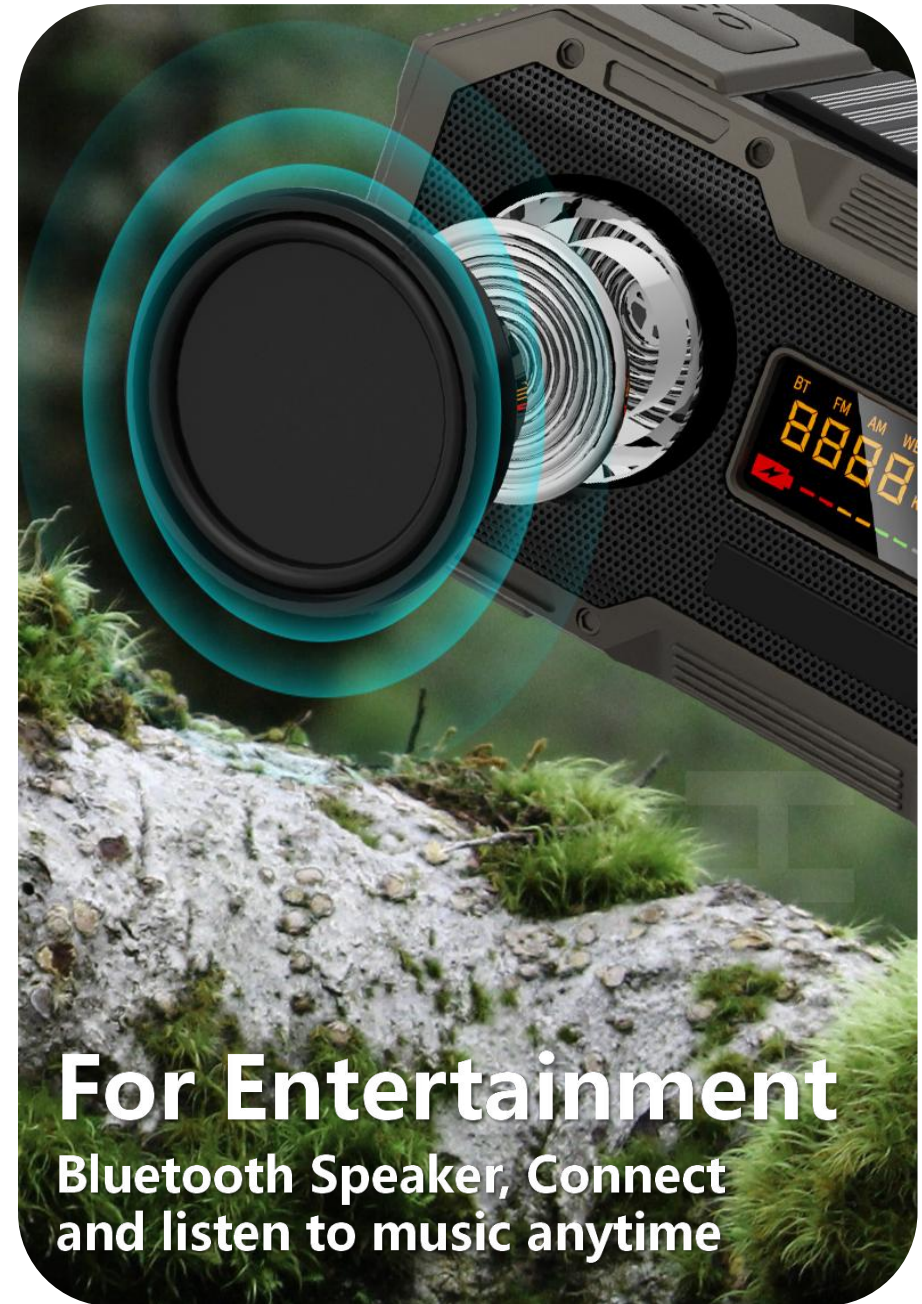

For Emergency

NOAA/WB/AM/FM Weather Radio
Receive signal in time

For Entertainment

Bluetooth Speaker, Connect
and listen to music anytime