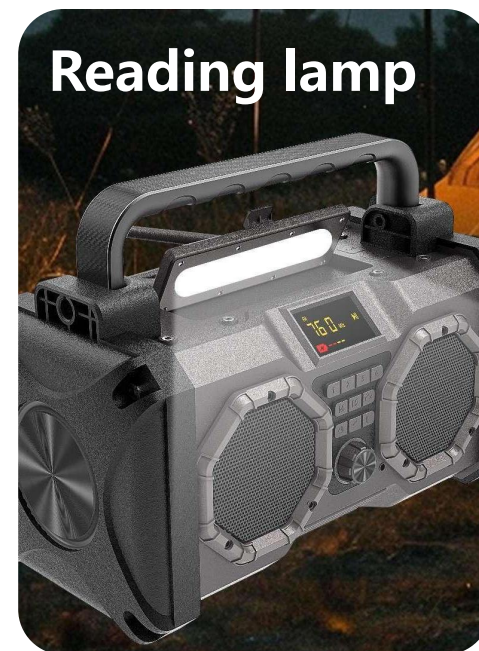

Tough and durable

S.O.S. alarm

Phone charger

Flashlight

Reading lamp

Version 1 - Parameter

Product	DF-920	Polymer lithium battery	10000mAh~100000mAH Available
Bluetooth version	Bluetooth V5.2	Material	ABS+PC
Speaker	S/N ratio:>80dB(A)	Specification	4kg/ 380*200*220MM
Output Power	2*20W	FM	87.5——108MHZ
Mode	Bluetooth/FM/AM/ WB/NOAA	AM	520——1710 KHZ
Transfer Distance	10M	WB	162.4 - 162.55MHZ
Speaker	4 in 2*20W +2*Diaphragm	Input	USB-C (5V/2A)
Output	2 USB (5V/2A) 2 USB-C (5V/2A)	Note	Suitable for outdoor use