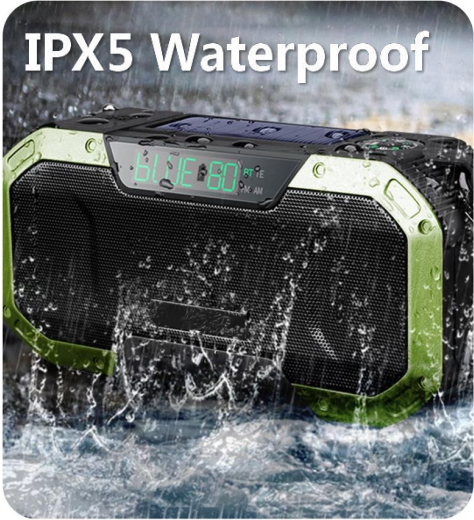

More Function