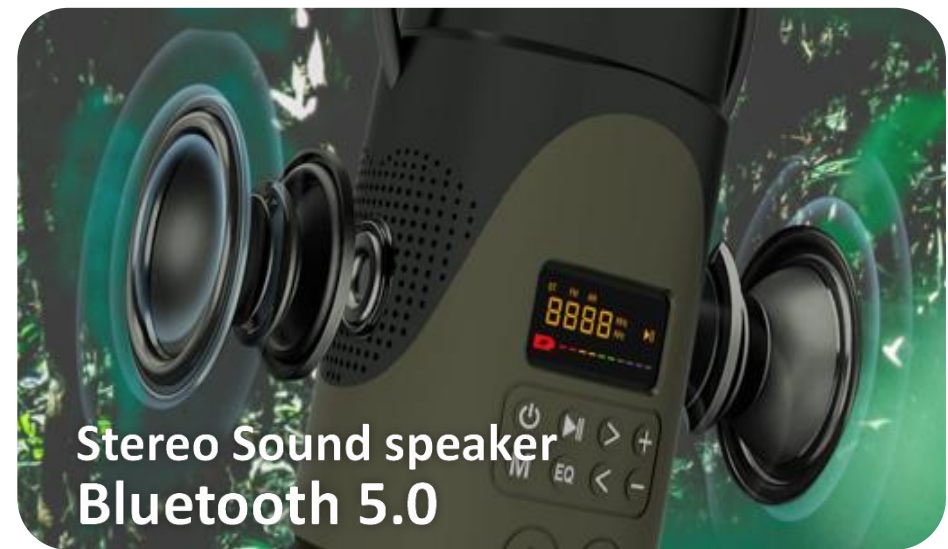

Tough and durable

S.O.S. alarm

Phone charger

Flashlight

Reading lamp

Version 1 - Parameter

Product	DF-920	Polymer lithium battery	10000mAh~100000mAH Available
Bluetooth version	Bluetooth V5.2	Material	ABS+PC
Speaker	S/N ratio:>80dB(A)	Specification	4kg/ 380*200*220MM
Output Power	2*20W	FM	87.5——108MHZ
Mode	Bluetooth/FM/AM/ WB/NOAA	AM	520——1710 KHZ
Transfer Distance	10M	WB	162.4 - 162.55MHZ
Speaker	4 in 2*20W +2*Diaphragm	Input	USB-C (5V/2A)
Output	2 USB (5V/2A) 2 USB-C (5V/2A)	Note	Suitable for outdoor use

DF-583

**Multifunctional
Camping Lantern Speaker**

Weather Radio

FM/AM/WB/NOAA Radio

Receive signal in time

Weather Radio

FM/AM/WB/NOAA Radio

NOAA Weather Radio