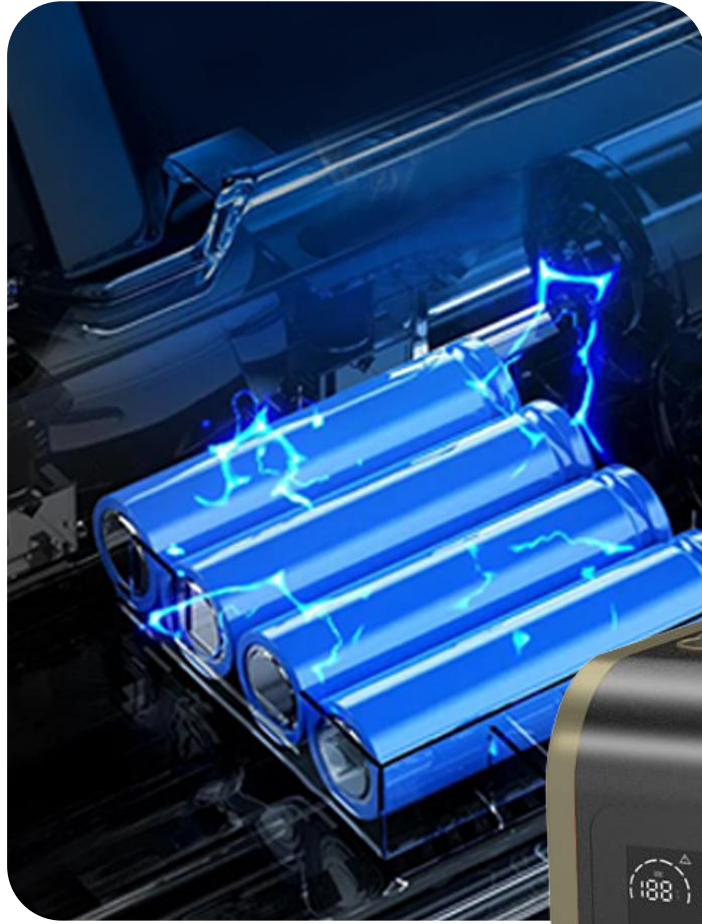

Portable Emergency Power Station

2048wh | Pure sine wave inverter BMS battery safety management

Multipurpose

6 output modes, 18 output ports for more flexible power consumption

**Multiple layers of protection,
Worry-free use**