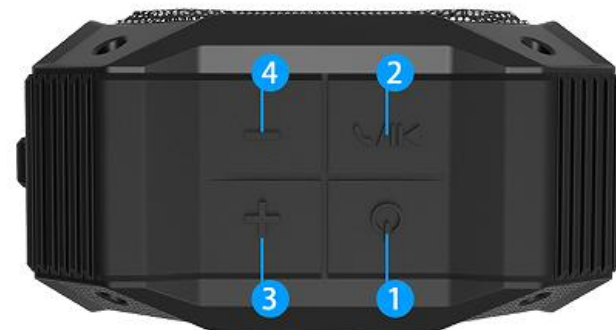

PRODUCT PARAMETERS

Product model: DF-520V

Bluetooth version: 5.0

Bluetooth distance: 15m

Size: 98 * 85 * 48mm

Power rate: 5W

Frequency response: 20Hz-20KHz

Distortion rate: THD <10%

Play mode: BT / AUX / TF

Battery: 800mAh

- 1 Power ON/OFF
- 2 Play/Pause
  Answer/Hang Up the Phone
- 3 Vol+ (Short Press)
  Next Track (Long Press)
- 4 Vol- (Short Press)
  Previous Track (Long Press)
- 5 AUX (For 3.5mm Audio Line)
- 6 Reset Key
- 7 USB Jack: Charging
- 8 TF Card/Micro SD Card
- 9 Indicator Light
- 10 Built-in MIC