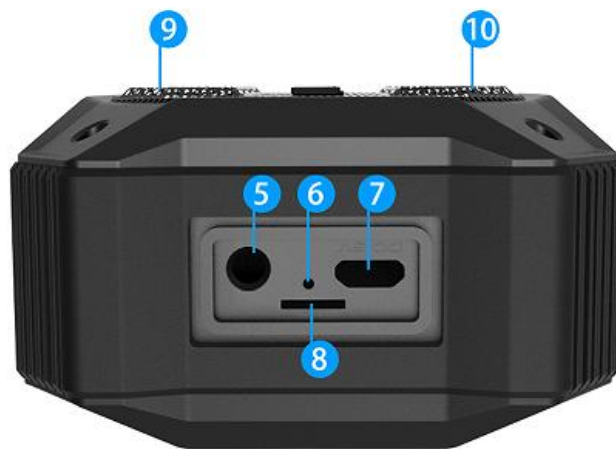

PRODUCT PARAMETERS

Product model: DF-520V

Bluetooth version: 5.0

Bluetooth distance: 15m

Size: 98 * 85 * 48mm

Power rate: 5W

Frequency response: 20Hz-20KHz

Distortion rate: THD <10%

Play mode: BT / AUX / TF

Battery: 800mAh

- 1 Power ON/OFF
- 2 Play/Pause
  Answer/Hang Up the Phone
- 3 Vol+ (Short Press)
  Next Track (Long Press)
- 4 Vol- (Short Press)
  Previous Track (Long Press)
- 5 AUX (For 3.5mm Audio Line)
- 6 Reset Key
- 7 USB Jack: Charging
- 8 TF Card/Micro SD Card
- 9 Indicator Light
- 10 Built-in MIC