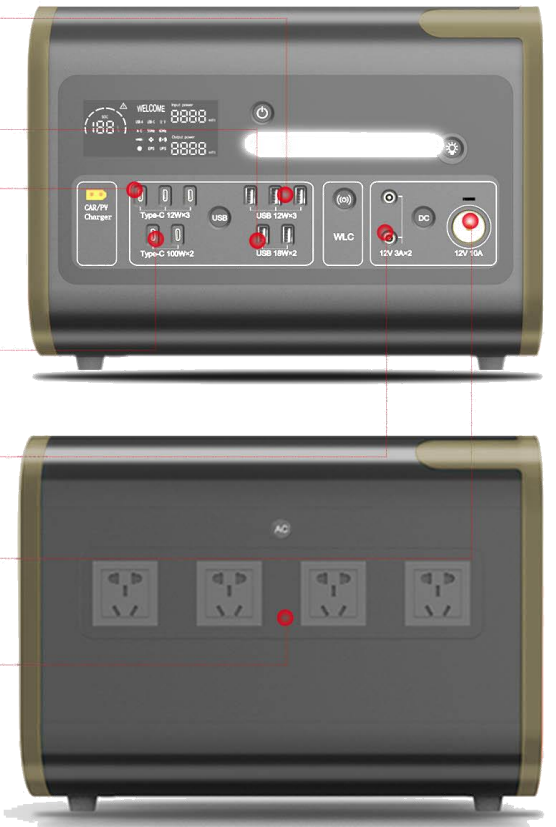

There are all the sockets you want

USB-A: 12W *3

USB-A: QC 18W *2

TYPE-C: 18W *3

TYPE-C: 100W *2

DC output 12V*2

Cigarette lighter output*1

AC output*4

Wireless charging 15W*1

Monocular Night Vision Goggles

5x True Magnification

Optical magnification is 5 times, electronic magnification reaches 8 times, and the image is clear

1X

5X

Infrared night vision function

Freely adjust the infrared fill light even at night
It can also record clearly to ensure complete on-site
collection.

Large capacity rechargeable battery

Parameter		
Type	Functions	Data
Optical Performance	Magnification	5X
	Objective Lens Diameter	φ 35mm
	Field of View	7°x5.25°
	Eyepiece Adjustment Range	±0.5 Diopter
	Low Light Observation Distance	2m~∞
	No Light Total Darkness Observation Distance	~200m
Electronic Performance	Sensor	Low-light HD 1/3 CMOS
	Pixels	130W
	Photo Resolution	1280x1024
	Video Resolution	720P
	Display	1.54寸
	Electronic Magnification	8X
Basic Parameter	Product Weight	300g
	Product Dimensions	178*72*78mm
	Working Voltage	3.7V DC
	Auxiliary Power Supply	5.0V/700mA

Head-Mounted Night Vision Device

Day and night dual-use FHD high-definition shooting

Day and Night FHD Shooting

**Infrared 7-level adjustment
Lens angle 10 degrees**

Visible 300 meters without light

Versatile & PortableA