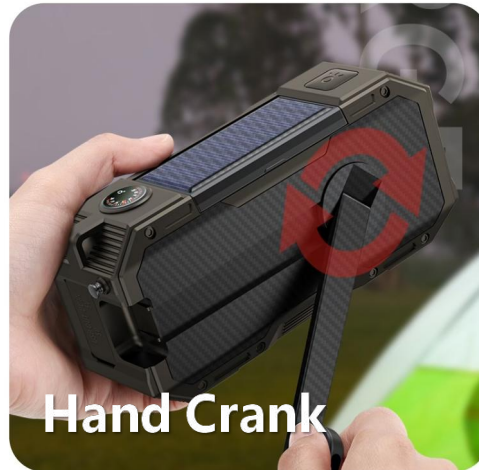

DF-587

Multifunctional Emergency Radio

For Emergency

NOAA/WB/AM/FM Weather Radio
Receive signal in time

For Entertainment

Bluetooth Speaker, Connect
and listen to music anytime

More Function

Parameter			
Product	DF-587	Material	ABS/TPU
Bluetooth version	Bluetooth V5.0	Specification	400±10g/166* 52*78mm
Output Power	7W	Speaker	S/N ratio:>80dB(A)
Mode	Bluetooth/FM/AM/ WB/NOAA	FM	76——108MHZ
Transfer Distance	10M	AM	520——1710 KHZ
Polymer lithium battery	5000MAH	WB	162.4-162.55MHZ
Play time	20H		