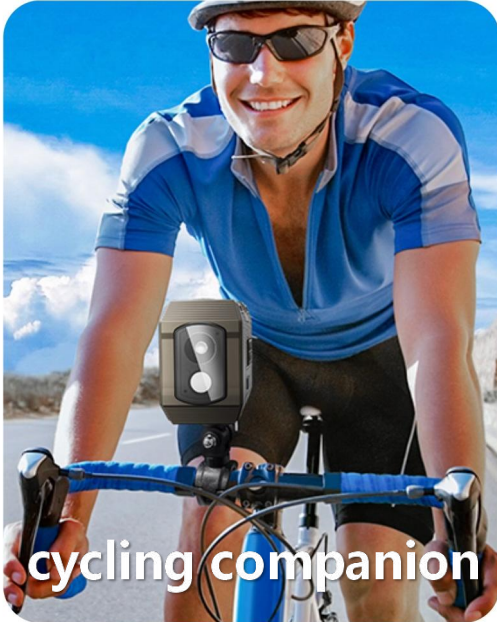

DF-587

Multifunctional Emergency Radio

For Emergency

NOAA/WB/AM/FM Weather Radio
Receive signal in time

For Entertainment

Bluetooth Speaker, Connect
and listen to music anytime

More Function

Parameter			
Product	DF-587	Material	ABS/TPU
Bluetooth version	Bluetooth V5.0	Specification	400±10g/166* 52*78mm
Output Power	7W	Speaker	S/N ratio:>80dB(A)
Mode	Bluetooth/FM/AM/ WB/NOAA	FM	76——108MHZ
Transfer Distance	10M	AM	520——1710 KHZ
Polymer lithium battery	5000MAH	WB	162.4-162.55MHZ
Play time	20H		