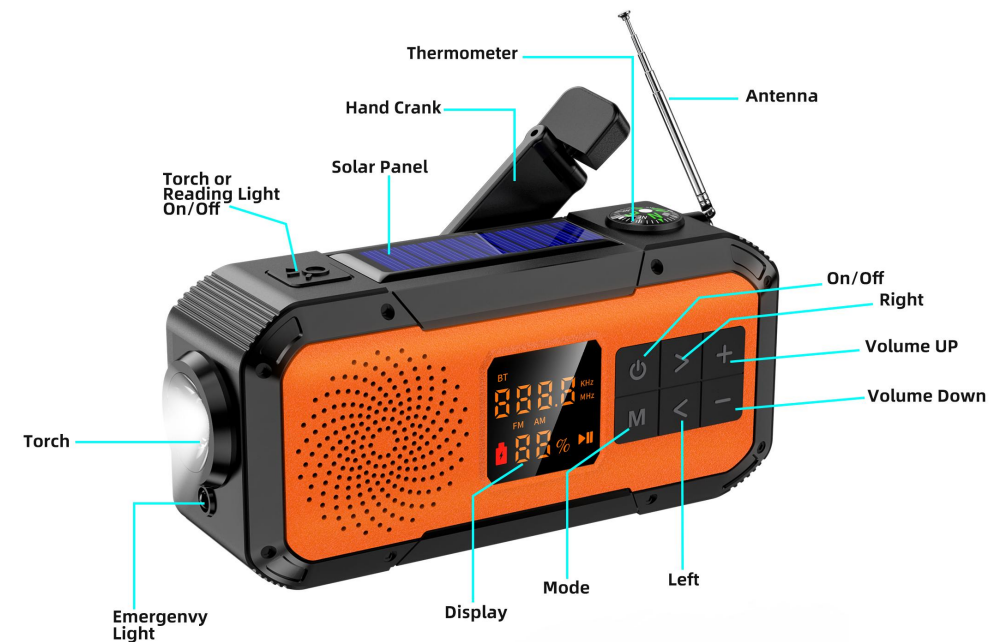

DF-589

Multifunctional Emergency Radio

For Emergency

NOAA/WB/AM/FM Weather Radio
Receive signal in time

For Entertainment

Bluetooth Speaker, Connect and
listen to music anytime

More Function

Parameter			
Product	DF-589	Material	ABS/TPU
Bluetooth version	Bluetooth V5.0	Specification	260±10g/135*40*60mm
Output Power	5w(Peak)	Speaker	S/N ratio:>80dB(A)
Mode	Bluetooth/FM/AM/WB/NOAA	FM	76——108MHZ
Transfer Distance	10M	AM	520——1710 KHZ
Polymer lithium battery	4000MAH	WB	162.4-162.55MHZ
Play time	12H		

- * FM/AM/WB/NOAA Weather radio
- * Weather Alert
- * Bluetooth speaker & EQ
- * Torch flashlight & Reading lamp
- * 4000 mAh power bank battery

- * IPX5 Waterproof
- * Hand crank generator
- * USB-C Input
- * Solar panel
- * S.O.S. alarm