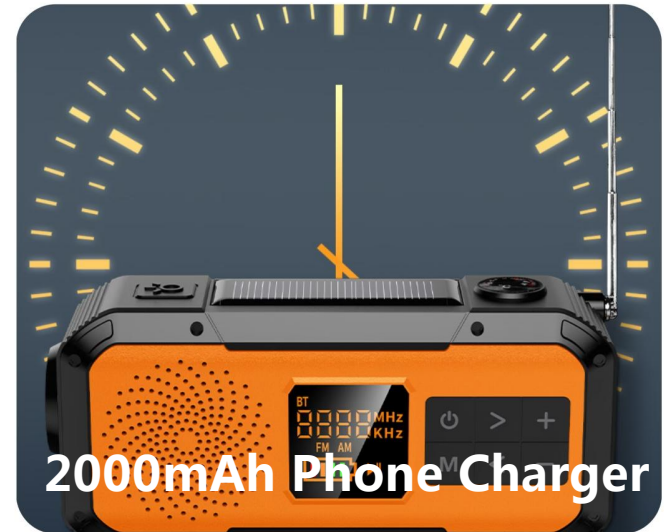

DF-589

Multifunctional Emergency Radio

For Emergency

NOAA/WB/AM/FM Weather Radio
Receive signal in time

For Entertainment

Bluetooth Speaker, Connect and
listen to music anytime

More Function

Parameter			
Product	DF-589	Material	ABS/TPU
Bluetooth version	Bluetooth V5.0	Specification	260±10g/135*40*60mm
Output Power	5w(Peak)	Speaker	S/N ratio:>80dB(A)
Mode	Bluetooth/FM/AM/WB/NOAA	FM	76——108MHZ
Transfer Distance	10M	AM	520——1710 KHZ
Polymer lithium battery	4000MAH	WB	162.4-162.55MHZ
Play time	12H		