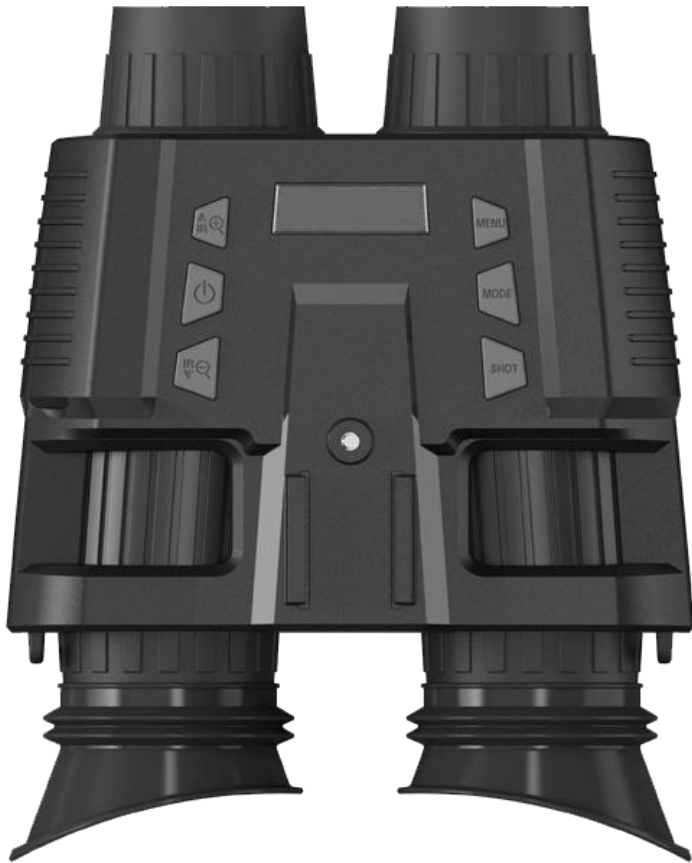

Freely adjust the infrared fill light even at night
It can also record clearly to ensure complete on-site
collection.

Large capacity rechargeable battery

Parameter		
Type	Functions	Data
Optical Performance	Magnification	5X
	Objective Lens Diameter	φ 35mm
	Field of View	7°x5.25°
	Eyepiece Adjustment Range	±0.5 Diopter
	Low Light Observation Distance	2m~∞
	No Light Total Darkness Observation Distance	~200m
Electronic Performance	Sensor	Low-light HD 1/3 CMOS
	Pixels	130W
	Photo Resolution	1280x1024
	Video Resolution	720P
	Display	1.54寸
	Electronic Magnification	8X
Basic Parameter	Product Weight	300g
	Product Dimensions	178*72*78mm
	Working Voltage	3.7V DC
	Auxiliary Power Supply	5.0V/700mA

Head-Mounted Night Vision Device

Day and night dual-use FHD high-definition shooting

Day and Night FHD Shooting

**Infrared 7-level adjustment
Lens angle 10 degrees**

Visible 300 meters without light

Versatile & PortableA

Professional
Helmet Wear

Strap Type

Portable
Head Mounted

Parameter	
Image Resolution	36M/12M/8M/5M/3M/2M/1M
Video Resolution	4K/FHD/HD
SENSOR	1.3MP starlight sensor
Display Screen	Built-in dual screen: 1.4" 390*390 TFT inner screen, 7-level brightness adjustment, free switch between single and dual screen display, 7x magnification
Eye piece	Completely independent binocular technology, independently adjustable diopter for left and right eyes (diopter adjustment range +/-3, for both myopia and hyperopia)
Infrared Lamp	3W, 850nm strong infrared spotlight, 7-level infrared adjustment
Lens	F1.4 large aperture, f=25mm, FOV 10 degrees
Auto Power Off	1 min/3 mins/5 mins/10 mins/OFF
Observation Distance	200m-250m full dark observation distance, 1m-infinity low light observation distance
Magnification	8x digital zoom
Power Type	3.7V , 3000mAh lithium battery
Microphone	Built-in
Environment Temperature	Operating temperature: -20°C to +50°C, Storage temperature: -30°C to +60°C
Dimensions and Weight	Approx.152mm*122*55mm /440g