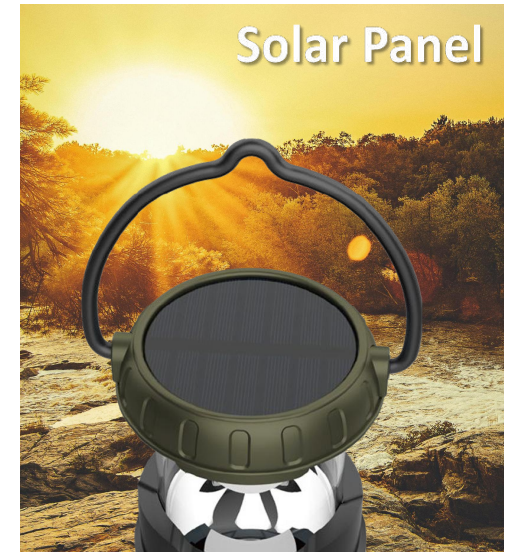

More Function

Waterproof , SOS.
Hand Crank , Solar
Panel , USB-C