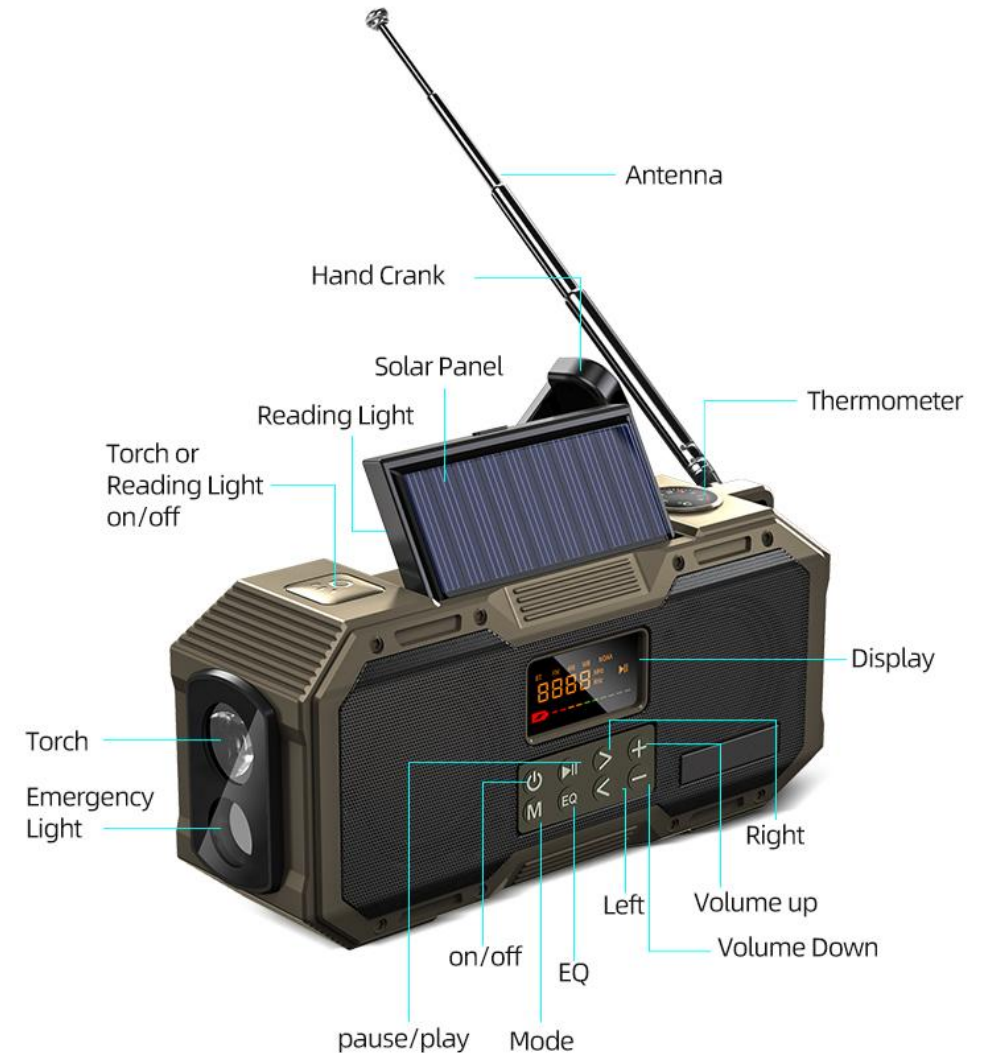

DF-588

Multifunctional Emergency Radio

For Emergency

NOAA/WB/AM/FM Weather Radio
Receive signal in time

For Entertainment

Bluetooth Speaker, Connect and
listen to music anytime

More Function

IPX5 Waterproof

S.O.S. Alarm

4000mAh Phone Charger

Hand Crank

Solar Panel

USB-C Input

Parameter			
Product	DF-588	Material	ABS/TPU
Bluetooth version	Bluetooth V5.0	Specification	510±10g/ 55*174*79mm
Output Power	7*2=14W	Speaker	S/N ratio:>80dB(A)
Mode	Bluetooth/FM/AM/ WB/NOAA	FM	76——108MHZ
Transfer Distance	10M	AM	520——1710 KHZ
Polymer lithium battery	4000MAH	WB	162.4-162.55MHZ
Play time	20H		

- * FM/AM/WB/NOAA Weather radio
- * Weather Alert
- * Bluetooth speaker & EQ
- * Torch flashlight & Reading lamp
- * 4000 mAh power bank battery

- * IPX5 Waterproof
- * Hand crank generator
- * USB-C Input
- * Solar panel
- * S.O.S. alarm